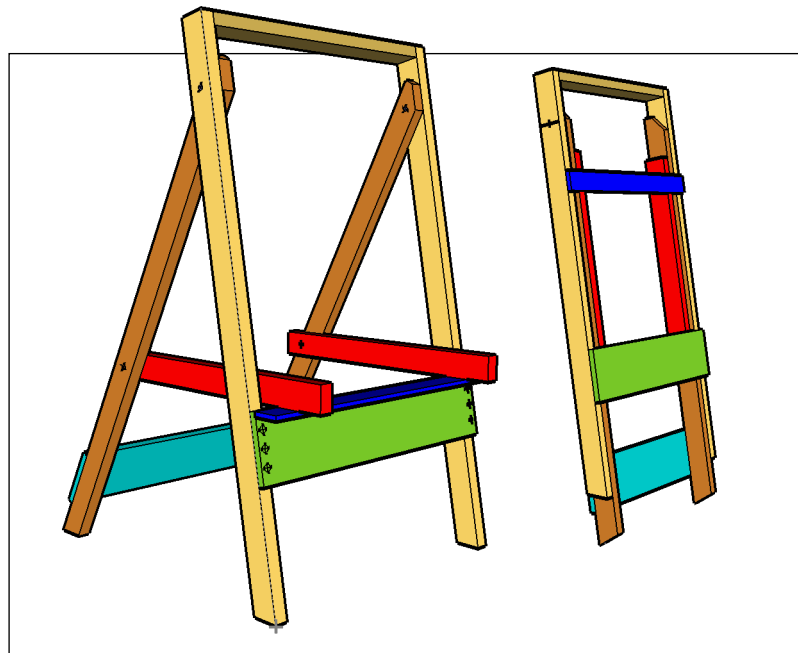

CAVALETE Dobrável

- Pinus 10cmx5cm
2,03m x2
2,11m x2
1,09m x2
1,05m x1
- Pinus 10cmx2cm
1,15m x1
- Tábua Pinus 25cmx2cm
1,05m x1
1,15m x1
- Parafusos
4x 150x10mm c/ borboleta
18x 100mm p/ madeira